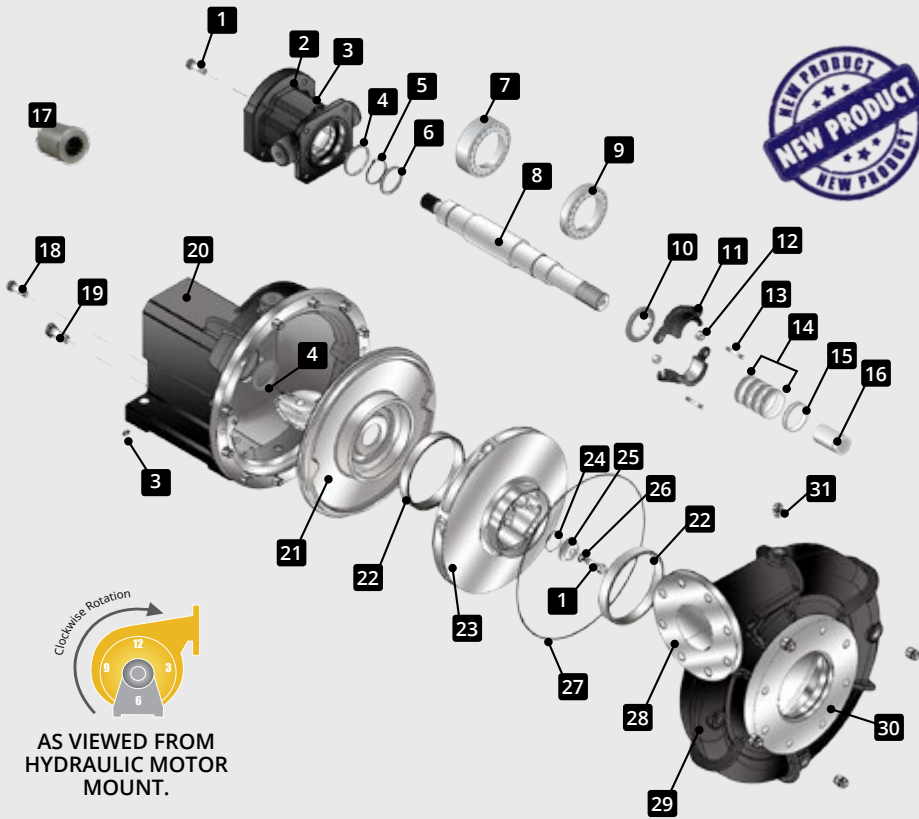

MEGA M-4B Water Pump, Standard, Rope Seal, CW Part No. 306200

Mega cast iron frame (bracket) and packing mount. Stress-proof carbon steel shaft.
 • Clockwise Rotation • 6 inch Inlet • 4 inch Discharge • Rope Packing Seal

Clockwise Rotation
 AS VIEWED FROM
 HYDRAULIC MOTOR
 MOUNT.

CASING KIT-306795
 INCLUDES PARTS: 18,27,29

ROPE PACKING KIT-300719
 INCLUDES PARTS: 14,15

IMPELLER KIT-306664
 INCLUDES PARTS: 1,18,22-27

SHAFT KIT-306663
 INCLUDES PARTS: 1,4-10,16,24-27

ITEM	PART NO.	DESCRIPTION	QTY
	306200	M-4B, CW, Rope Seal, Standard	
1	306720	Cap Screw, Hex HD 1/2-13NC X 1-1/2L 316SS*	4
2	306736	Bearing Cap Motor Bracket	1
3	306697	Grease Fitting, 5/16 inch	2
4	302302	Oil Seal, Impeller Side*	2
5	300536	Snap Ring, Retainer*	1
6	300542	Thrust Ring*	1
7	302296	Bearing, Drive Side*	1
8	306718	Shaft, Splined, 20.15 inch*	1
9	302297	Bearing, Impeller Side*	1
10	300541	Water Slinger*	1
11	300533	Slotted Split Gland	1
12	306734	Nut, Hex 1/2-13NC 304SS	2
13	306723	Stud, 1/2-13NC X 2-1/2L 316SS	2
14	306699	Ring, Packing*	4
15	306732	Ring, Metallic*	1
16	306735	Sleeve, Shaft*	1
17	301927	Spline Coupling, 1 1/4 inch†	1
18	306722	Capscrew, Hex 1/4-20X1-1/2	2

ITEM	PART NO.	DESCRIPTION	QTY
19	306730	Capscrew, Hex HD 5/8 in	12
20	306716	Bracket, Frame Mount	1
21	307128	Seal Plate	1
22	306717	Wear Ring, Stainless Steel	2
23	306727	Impeller	1
24	306729	O-Ring*	1
25	306719	Washer, Impeller, Stainless Steel*	1
26	306721	Washer, External Tooth, Stainless Steel*	1
27	306698	O-Ring, Casing*	1
28	012930	Gasket, Outlet Flange, 4 inch	1
29	306798	Volute Case With Wear Ring	1
30	302527	Gasket, Inlet Flange, 6 inch	1
31	306724	Plug, Pipe, SS	5
32	306795	Casing Kit	1
33	300719	Rope Packing Kit	1
34	306664	Impeller Kit	1
35	306663	Shaft Kit	1