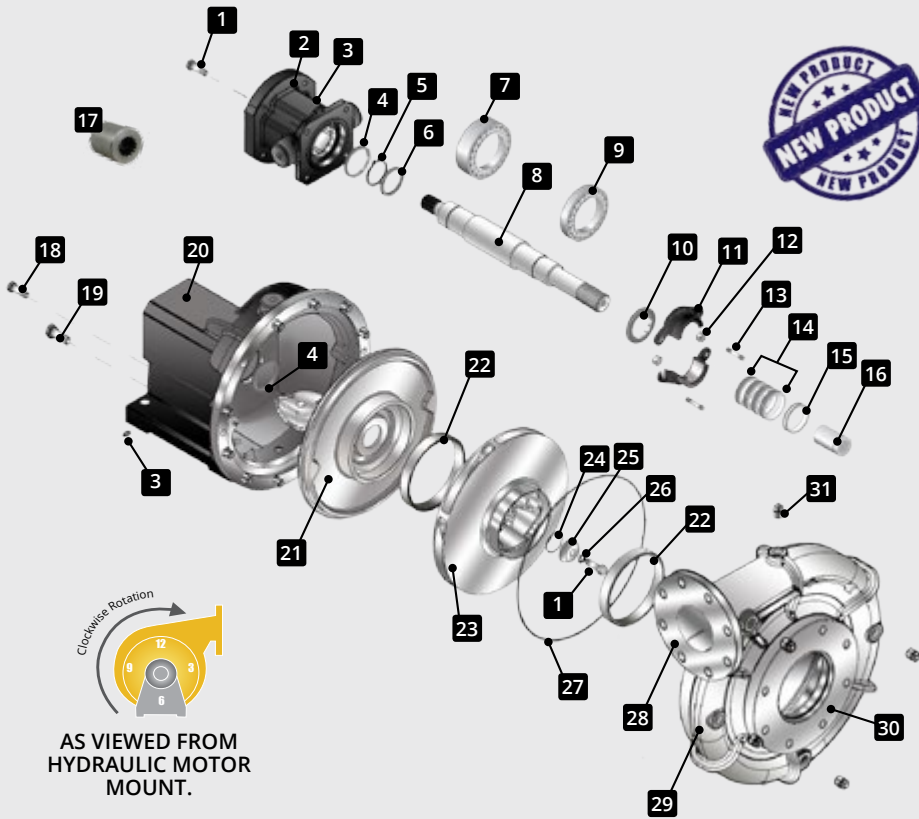

# MEGA M-4B Water Pump, Corrosion Resistant, Rope Seal, CW Part No. 306201

Mega cast iron frame (bracket) and stainless steel packing mount. Stress-proof carbon steel shaft.  
 • Clockwise Rotation • 6 inch Inlet • 4 inch Discharge • Rope Packing Seal

Clockwise Rotation  
 AS VIEWED FROM HYDRAULIC MOTOR MOUNT.

32 CASING KIT-306665  
 INCLUDES PARTS: 18,27,29

33 ROPE PACKING KIT-300719  
 INCLUDES PARTS: 14,15

34 IMPELLER KIT-306664  
 INCLUDES PARTS: 1,18,22-27

35 SHAFT KIT-306663  
 INCLUDES PARTS: 1,4-10,16,24-27

ITEM	PART NO.	DESCRIPTION	QTY	ITEM	PART NO.	DESCRIPTION	QTY
	306201	M-4B, CW, Rope Seal, Corrosion Resistant		19	306730	Capscrew, Hex HD 5/8 in,	12
1	306720	Capscrew, Hex HD ½-13NC X 1-1/2L 316SS*	4	20	306716	Bracket, Frame Mount	1
2	306736	Bearing Cap Motor Bracket	1	21	306726	Seal Plate, Stainless Steel	1
3	306697	Grease Fitting, 5/16 inch	2	22	306717	Wear Ring, Stainless Steel	2
4	302302	Oil Seal, Impeller Side*	2	23	306727	Impeller	1
5	300536	Snap Ring, Retainer*	1	24	306729	O-Ring*	1
6	300542	Thrust Ring*	1	25	306719	Washer, Impeller, Stainless Steel*	1
7	302296	Bearing, Drive Side*	1	26	306721	Washer, External Tooth, Stainless Steel*	1
8	306718	Shaft, Splined, 20.15 inch	1	27	306698	O-Ring, Casing*	1
9	302297	Bearing, Impeller Side*	1	28	012930	Gasket, Outlet Flange, 4 inch	1
10	300541	Water Slinger*	1	29	306728	Volute Case With Wear Ring, Stainless Steel	1
11	300533	Slotted Split Gland	1	30	302527	Gasket, Inlet Flange, 6 inch	1
12	306734	Nut, Hex ½-13NC 304SS	2	31	306724	Plug, Pipe, Stainless Steel	5
13	306723	Stud, ½-13NC X 2-1/2L 316SS	2	32	306665	Casing Kit	1
14	306699	Ring, Packing*	4	33	300719	Rope Packing Kit	1
15	306732	Ring, Metallic*	1	34	306664	Impeller Kit	1
16	306735	Sleeve, Shaft*	1	35	306663	Shaft Kit	1
17	301927	Spline Coupling, 1 1/4 inch†	1				
18	306722	Capscrew, Hex ¼-20X1-1/2	2				